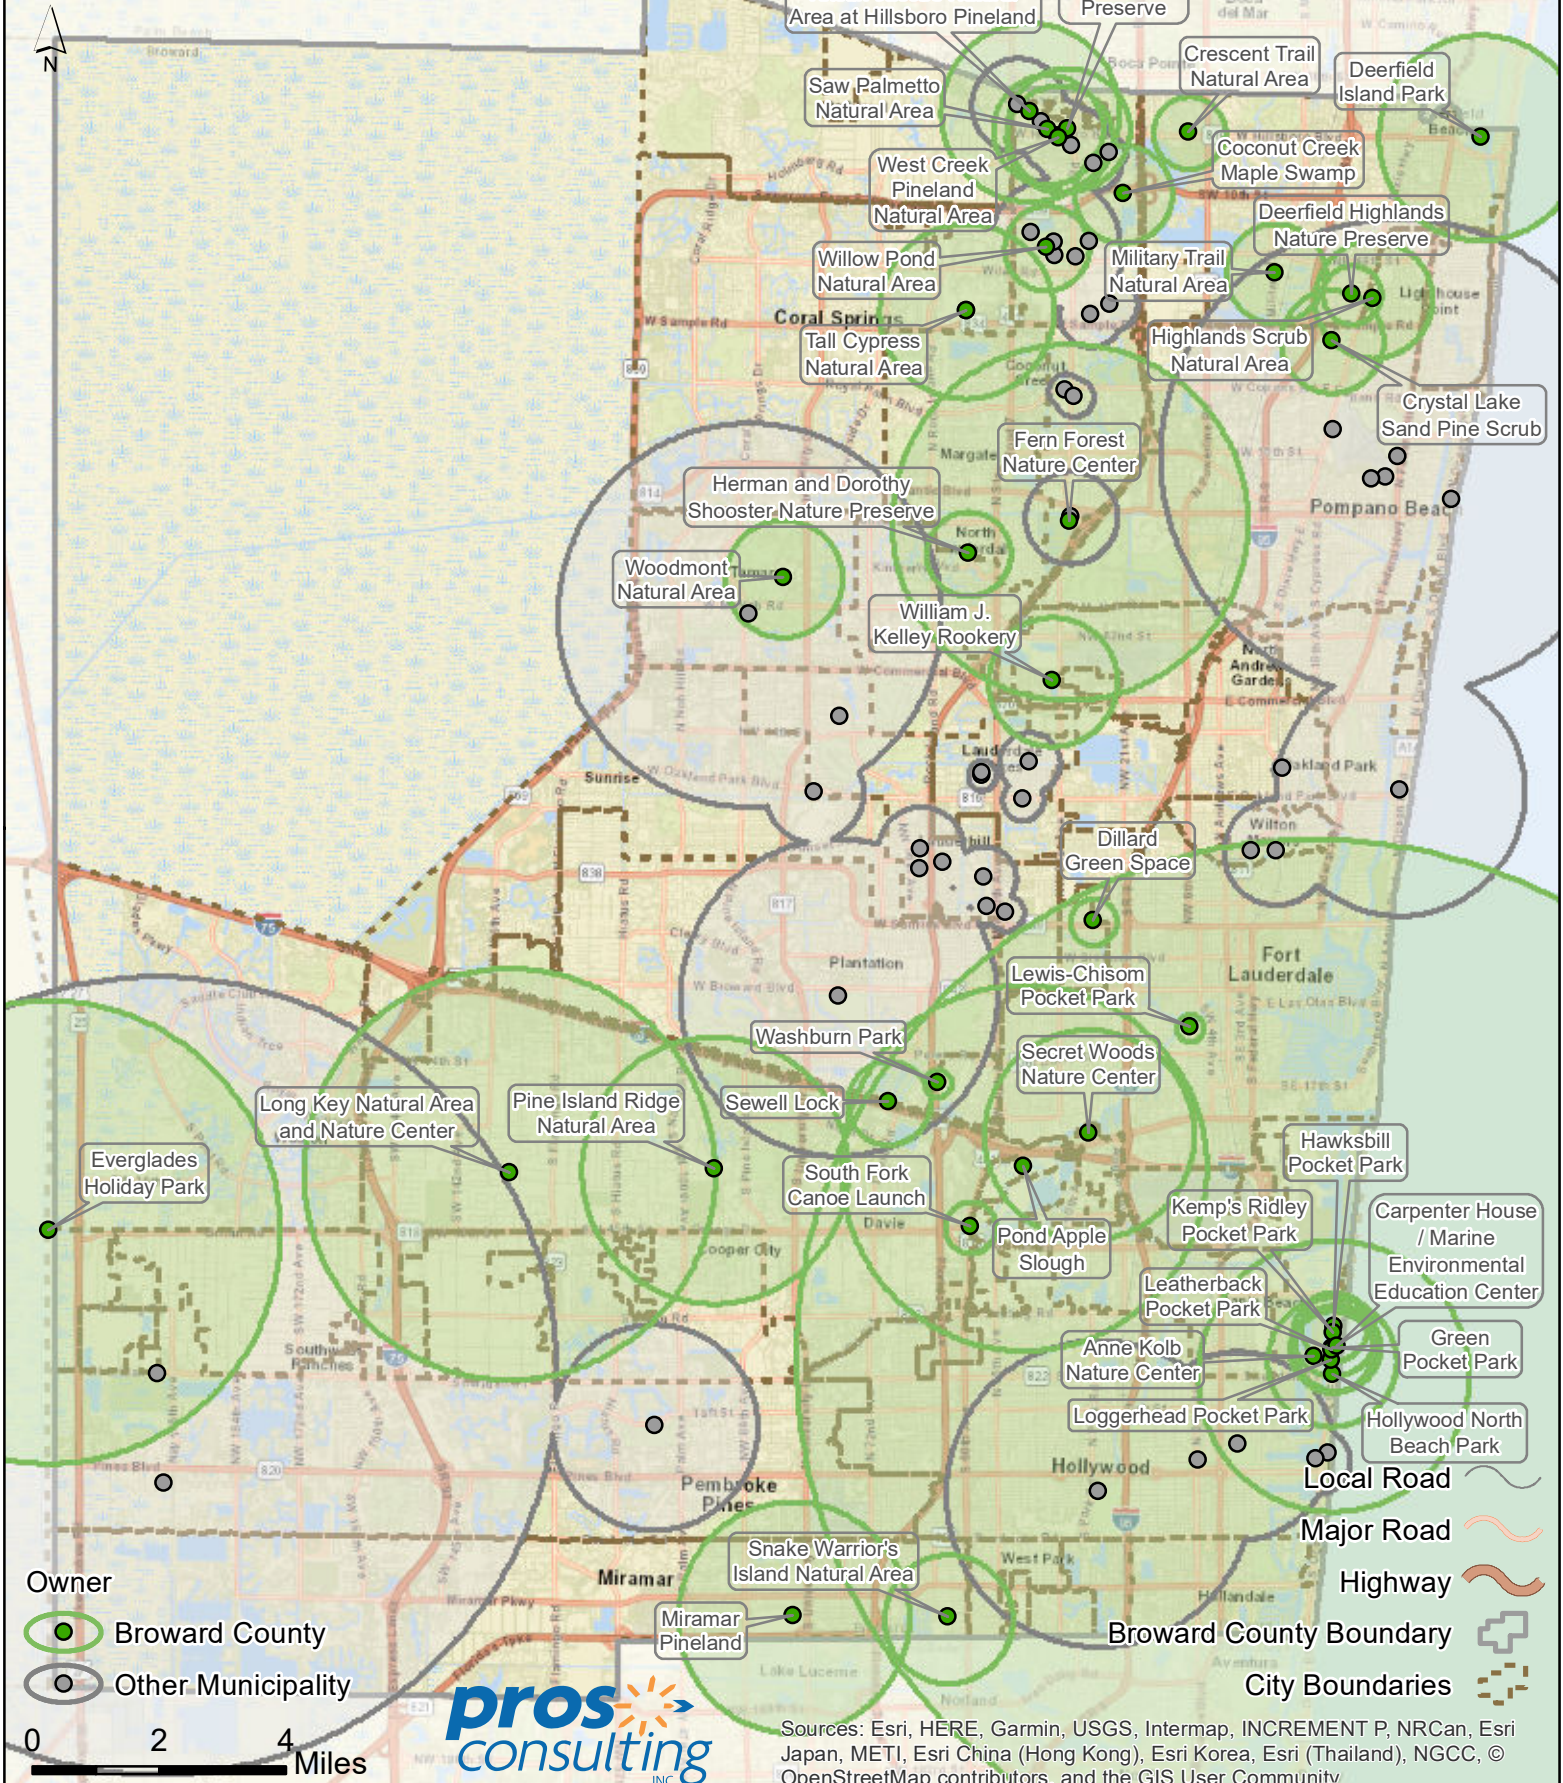

Specialty Parks / Natural Areas

Recommended Standard of
2.75 Acres per 1,000 People

Broward County, Florida

Parks and Recreation
Equity Maps